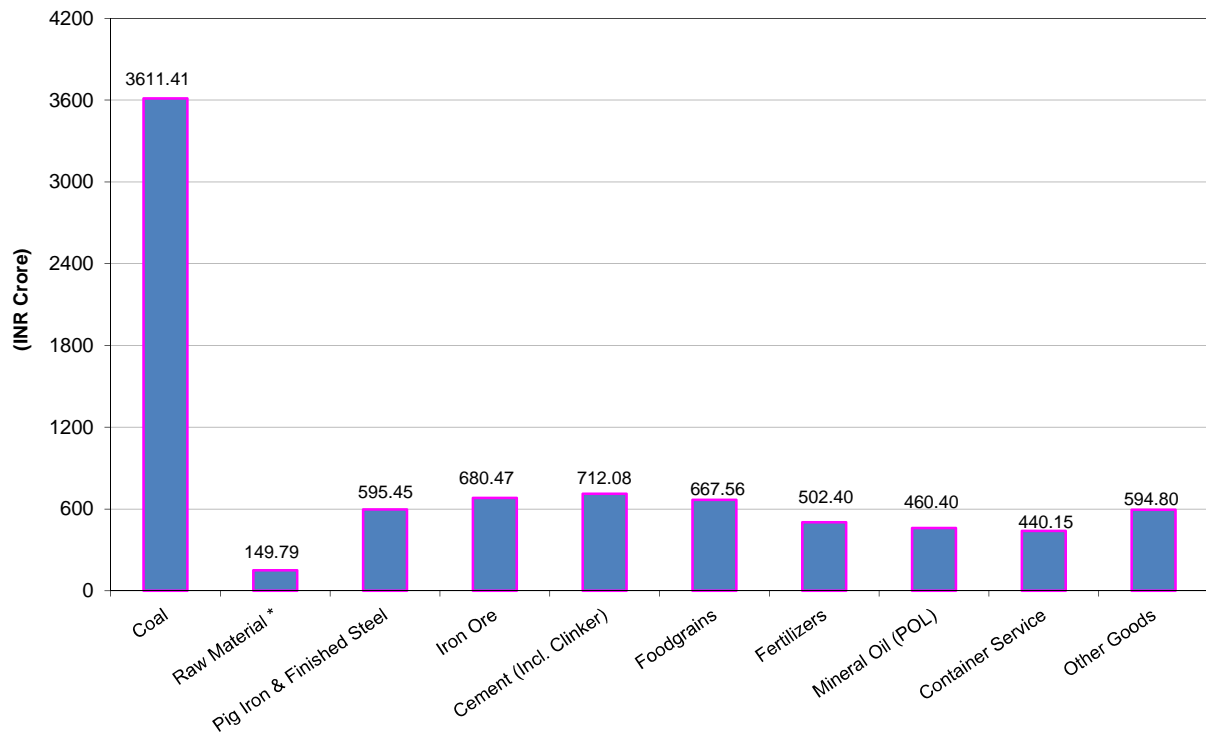

**Month-wise Loading by Rail (Cement & Clinker)
2016-17 & 2017-18 (April - July)**
(Graphs prepared by CMA on the basis of data obtained from the official site of the
Railway Board, www.indianrailways.gov.in)

**Railway Zone-wise Loading (Cement + Clinker)
July 2017**

Commodity-wise Loading By Rail - July 2017
 (Graphs prepared by CMA on the basis of data obtained from official site of the
 Railway Board www.indianrailways.gov.in)

* - Raw material for steel plants except iron ore

%age share of Commodities in Loading By Rail - July 2017

* - Raw material for steel plants except iron ore

Railway's Revenue Earnings - Commodity-wise - July 2017
 (Graphs prepared by CMA on the basis of Data obtained from the official site of the
 Railway Board www.indianrailways.gov.in)