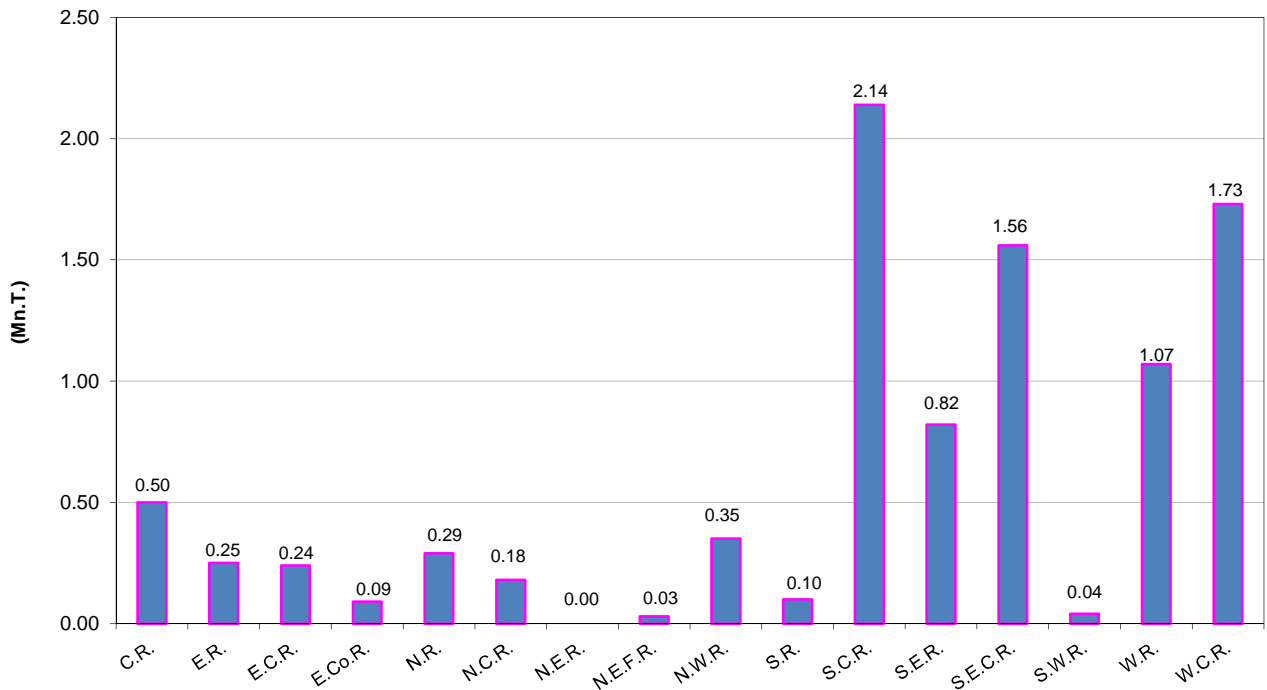

**Month-wise Loading by Rail (Cement & Clinker)
2016-17 & 2017-18 (April - July)**
(Graphs prepared by CMA on the basis of data obtained from the official site of the
Railway Board, www.indianrailways.gov.in)

**Railway Zone-wise Loading (Cement + Clinker)
July 2017**

Commodity-wise Loading By Rail - July 2017
 (Graphs prepared by CMA on the basis of data obtained from official site of the
 Railway Board www.indianrailways.gov.in)