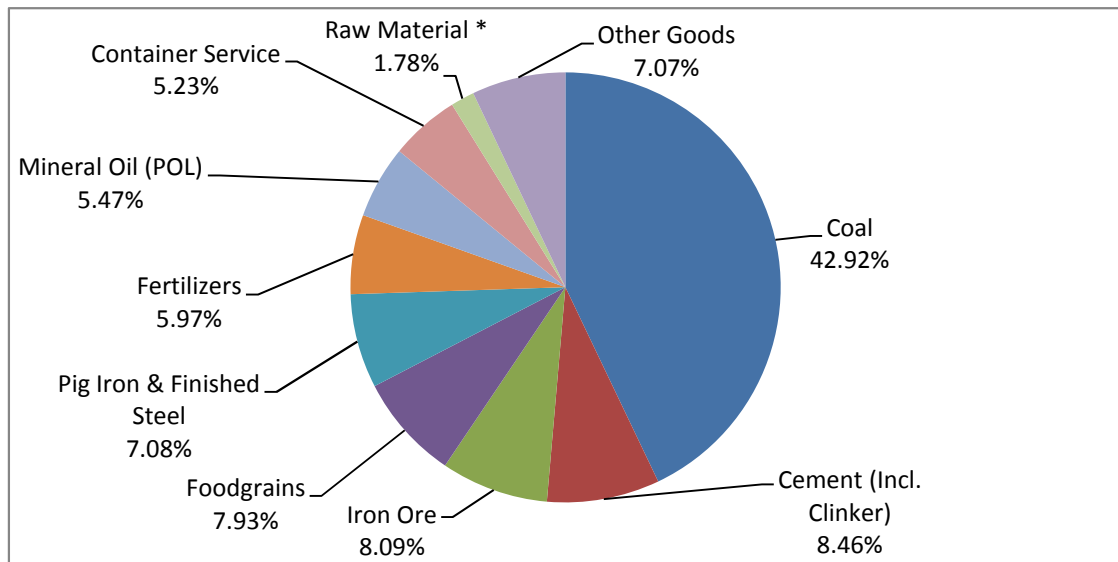

* - Raw material for steel plants except iron ore

%age share of Commodities in Loading By Rail - July 2017

* - Raw material for steel plants except iron ore

Railway's Revenue Earnings - Commodity-wise - July 2017
 (Graphs prepared by CMA on the basis of Data obtained from the official site of the
 Railway Board www.indianrailways.gov.in)

* - Raw material for steel plants except iron ore

Railway's Revenue Earnings - %age share of Commodities - July 2017

* - Raw material for steel plants except iron ore