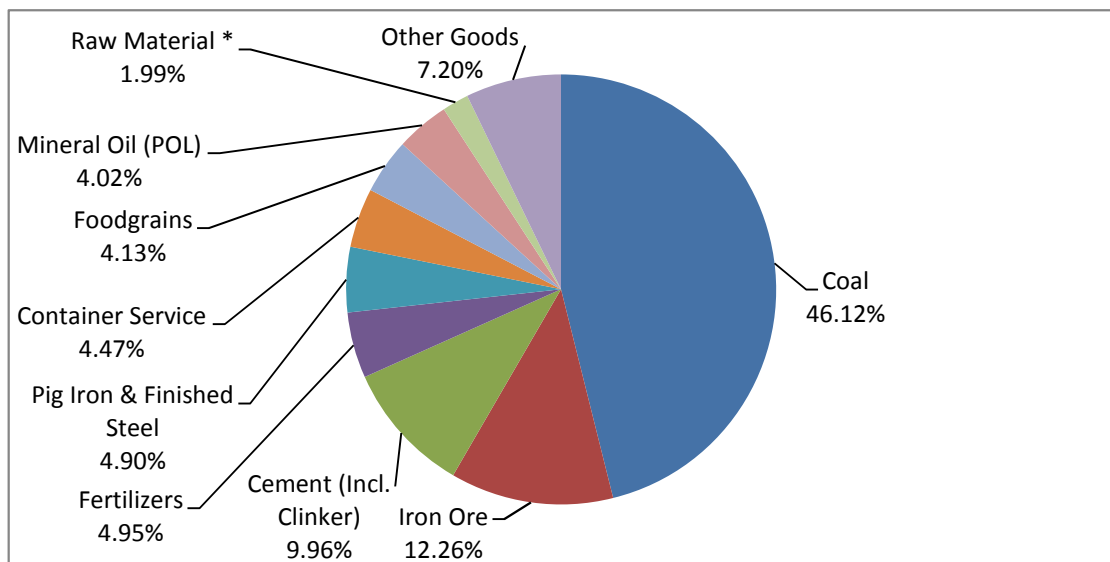

**Month-wise Loading by Rail (Cement & Clinker)
2016-17 & 2017-18 (April - July)**
(Graphs prepared by CMA on the basis of data obtained from the official site of the
Railway Board, www.indianrailways.gov.in)

**Railway Zone-wise Loading (Cement + Clinker)
July 2017**

Commodity-wise Loading By Rail - July 2017
 (Graphs prepared by CMA on the basis of data obtained from official site of the
 Railway Board www.indianrailways.gov.in)

* - Raw material for steel plants except iron ore

%age share of Commodities in Loading By Rail - July 2017

* - Raw material for steel plants except iron ore

Railway's Revenue Earnings - Commodity-wise - July 2017
 (Graphs prepared by CMA on the basis of Data obtained from the official site of the
 Railway Board www.indianrailways.gov.in)