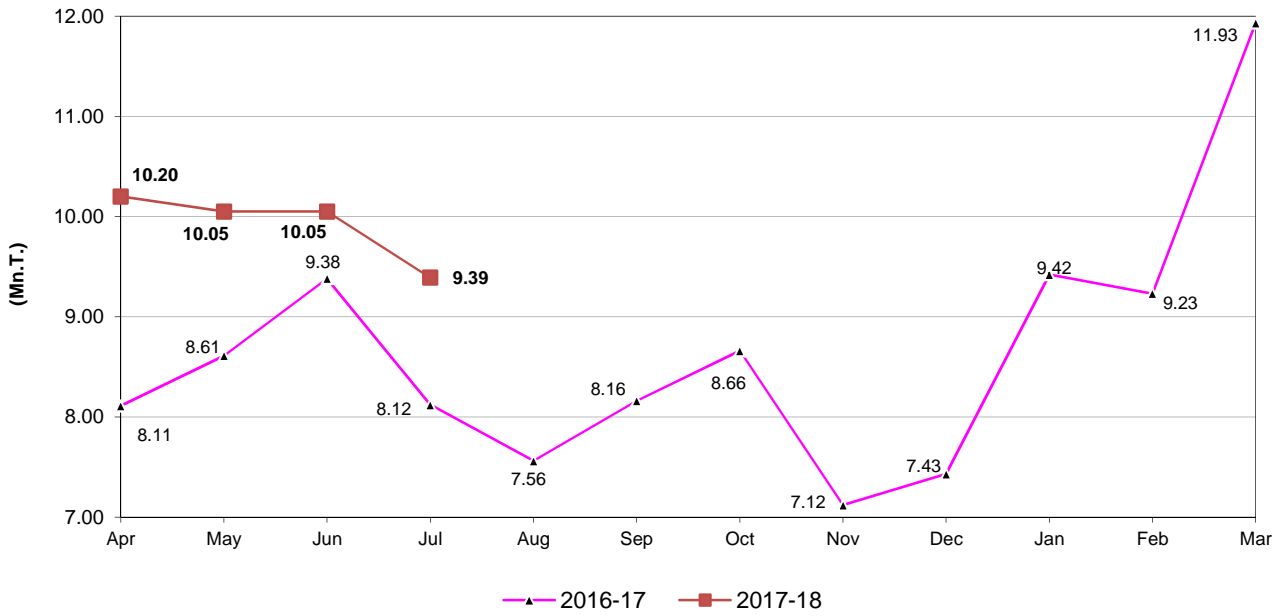

**Month-wise Loading by Rail (Cement & Clinker)
2016-17 & 2017-18 (April - July)**
(Graphs prepared by CMA on the basis of data obtained from the official site of the
Railway Board, www.indianrailways.gov.in)

**Railway Zone-wise Loading (Cement + Clinker)
July 2017**

Commodity-wise Loading By Rail - July 2017
 (Graphs prepared by CMA on the basis of data obtained from official site of the
 Railway Board www.indianrailways.gov.in)