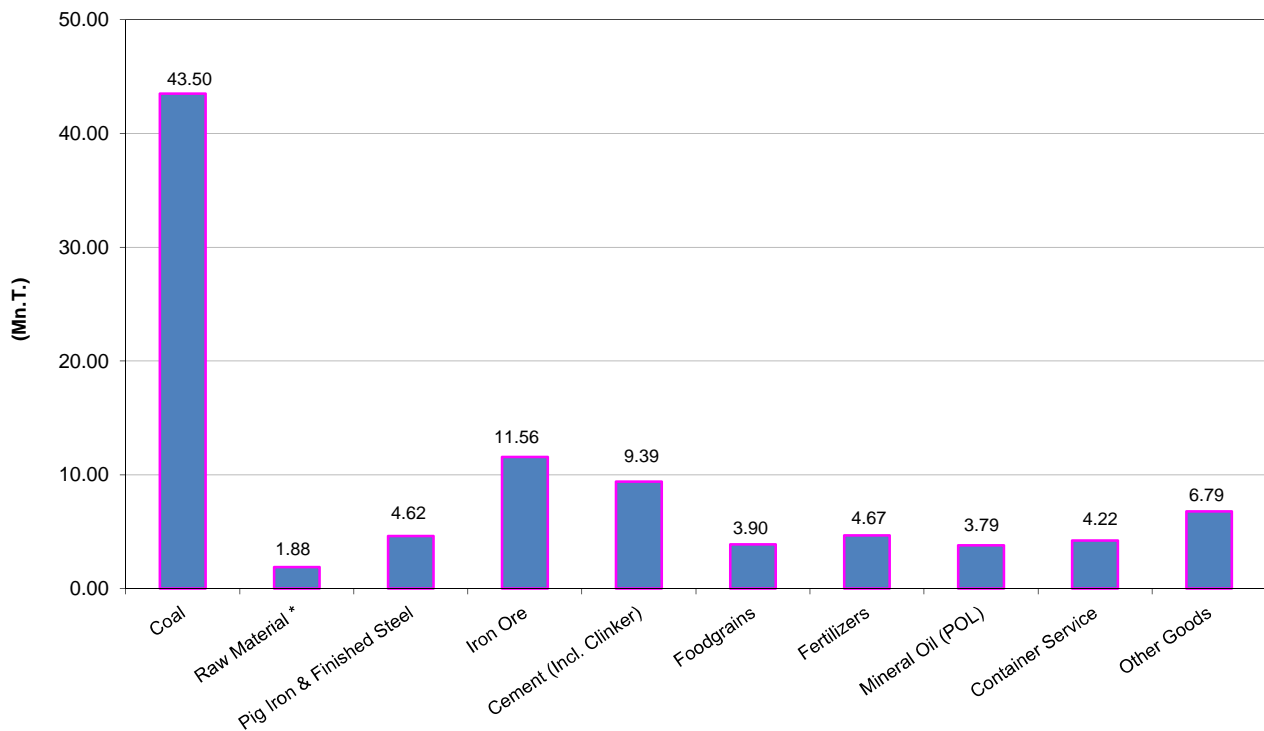

**Month-wise Loading by Rail (Cement & Clinker)
2016-17 & 2017-18 (April - July)**
(Graphs prepared by CMA on the basis of data obtained from the official site of the
Railway Board, www.indianrailways.gov.in)

**Railway Zone-wise Loading (Cement + Clinker)
July 2017**

Commodity-wise Loading By Rail - July 2017
 (Graphs prepared by CMA on the basis of data obtained from official site of the
 Railway Board www.indianrailways.gov.in)